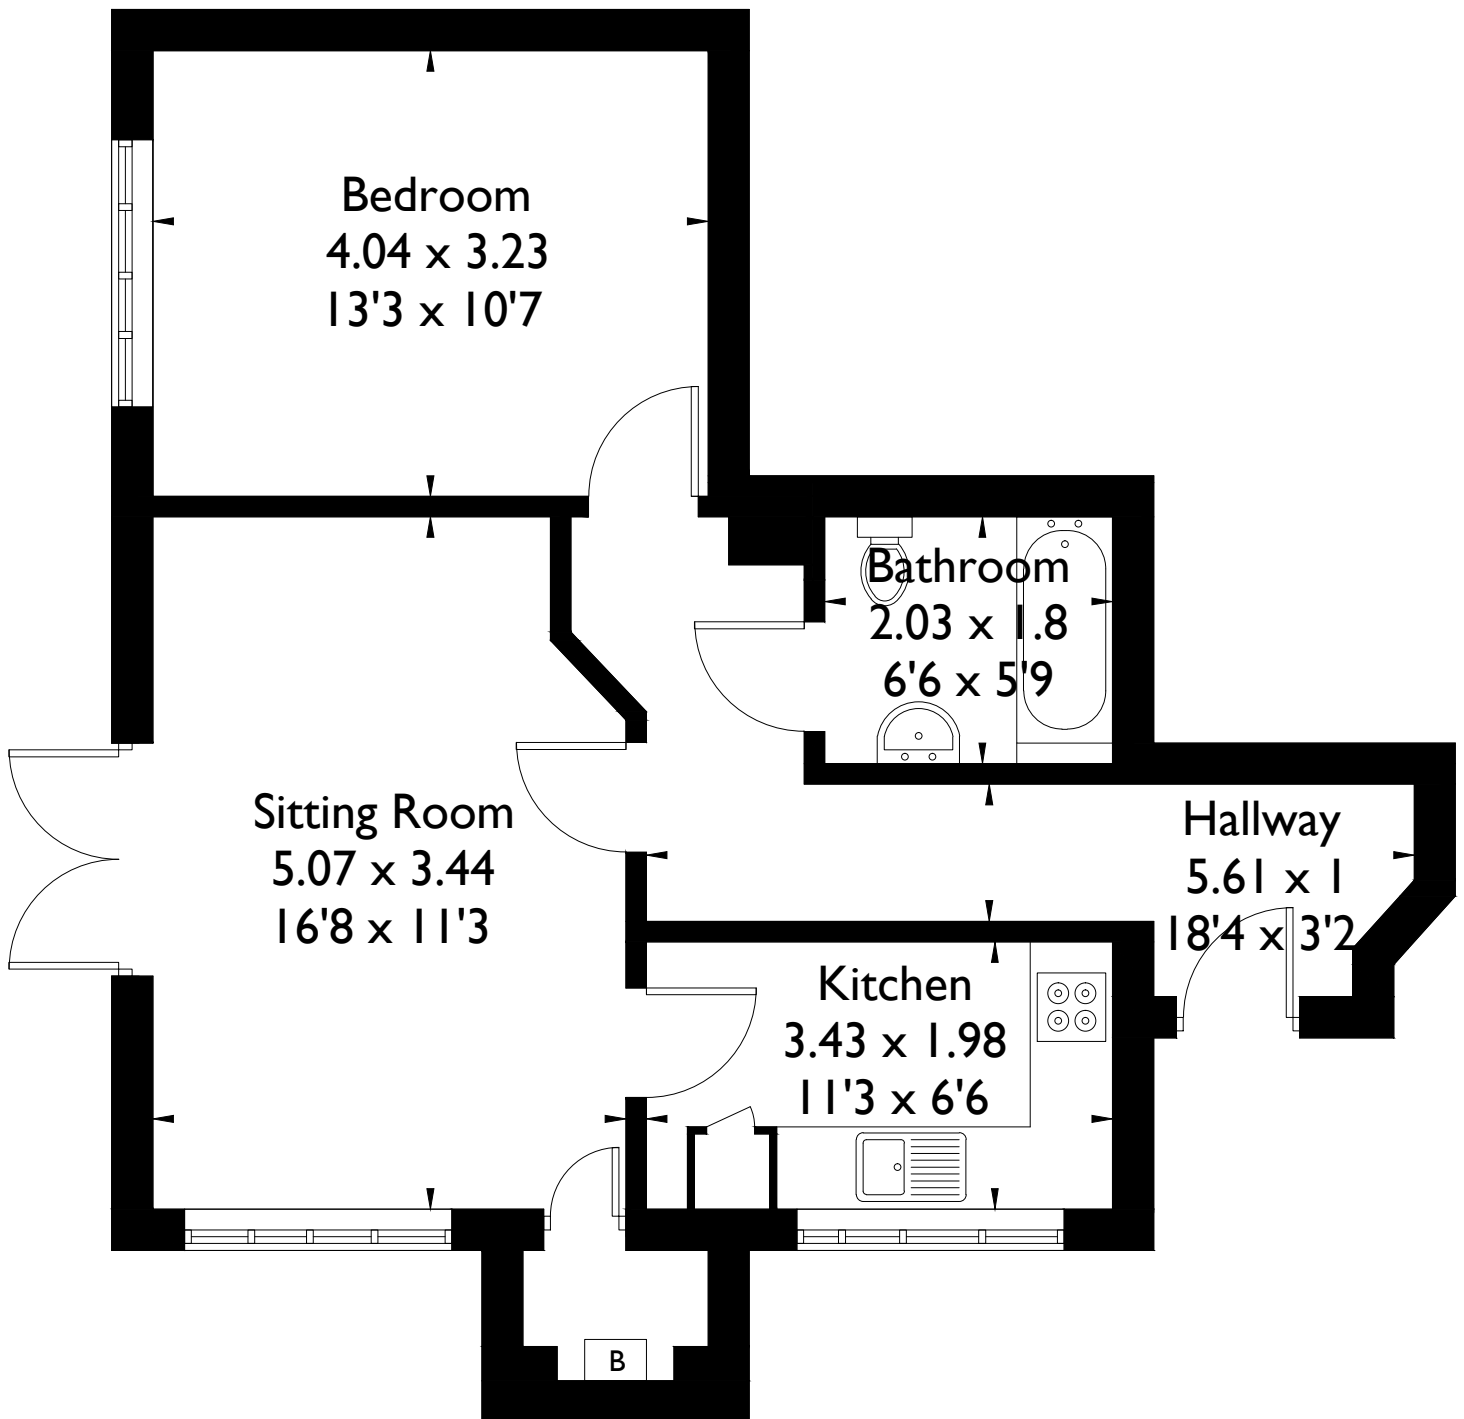

# The Bellingdon Suite, Maple Tree House Apartments, Weedon Hill, Hyde Heath, Amersham, HP6 5UH

Approximate Gross Internal Area = 54.3 sq m / 584 sq ft

FLOORPLANZ © 2017 0203 9056099 Ref: 189264

This plan is for layout guidance only. Drawn in accordance with RICS guidelines. Not drawn to scale unless stated. Windows & door openings are approximate. Whilst every care is taken in the preparation of this plan, please check all dimensions, shapes & compass bearings before making any decisions reliant upon them.