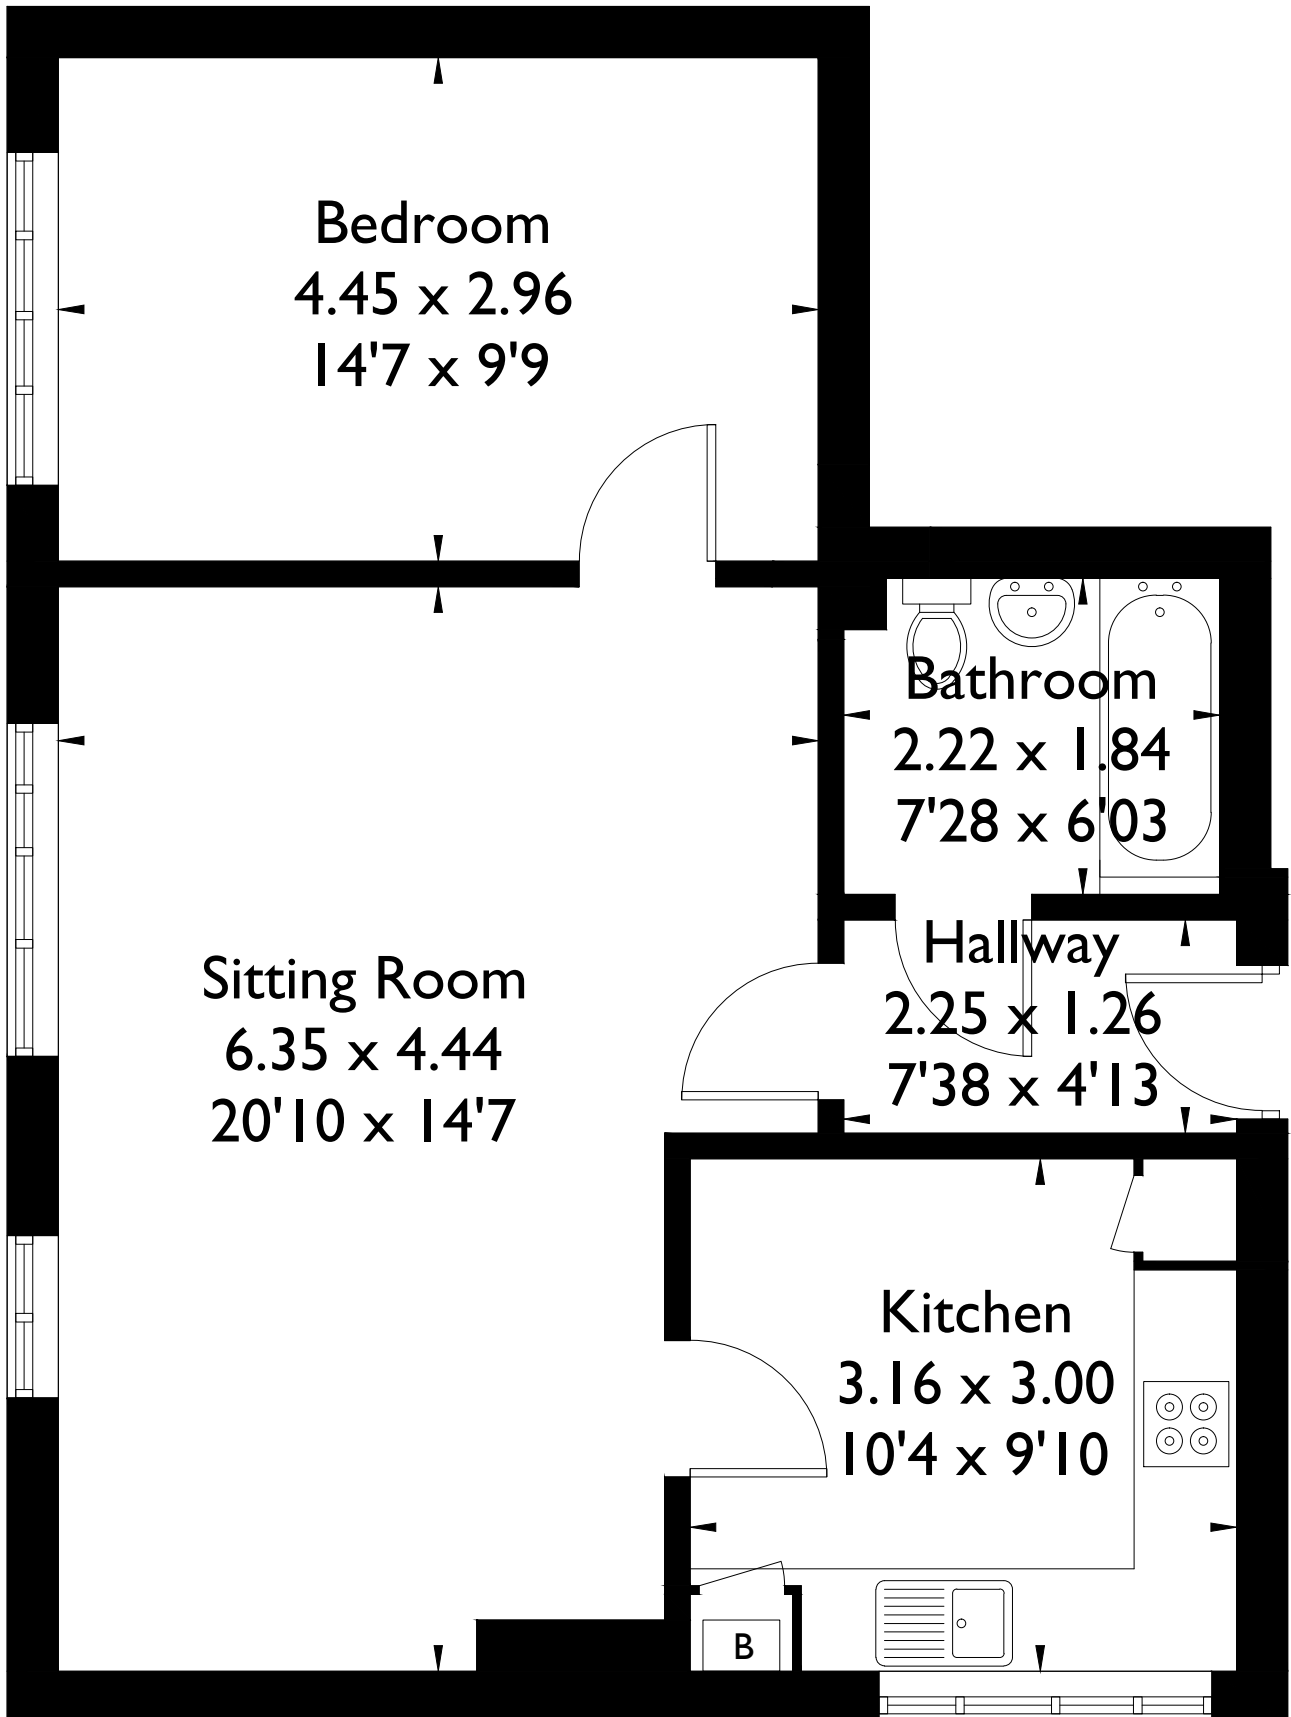

The Ballinger Suite, Maple Tree House Apartments, Weedon Hill,
Hyde Heath, Amersham, HP6 5UH

Approximate Gross Internal Area = 57.6 sq m / 620 sq ft

FLOORPLANZ © 2017 0203 9056099 Ref: 189264

This plan is for layout guidance only. Drawn in accordance with RICS guidelines. Not drawn to scale unless stated. Windows & door openings are approximate. Whilst every care is taken in the preparation of this plan, please check all dimensions, shapes & compass bearings before making any decisions reliant upon them.